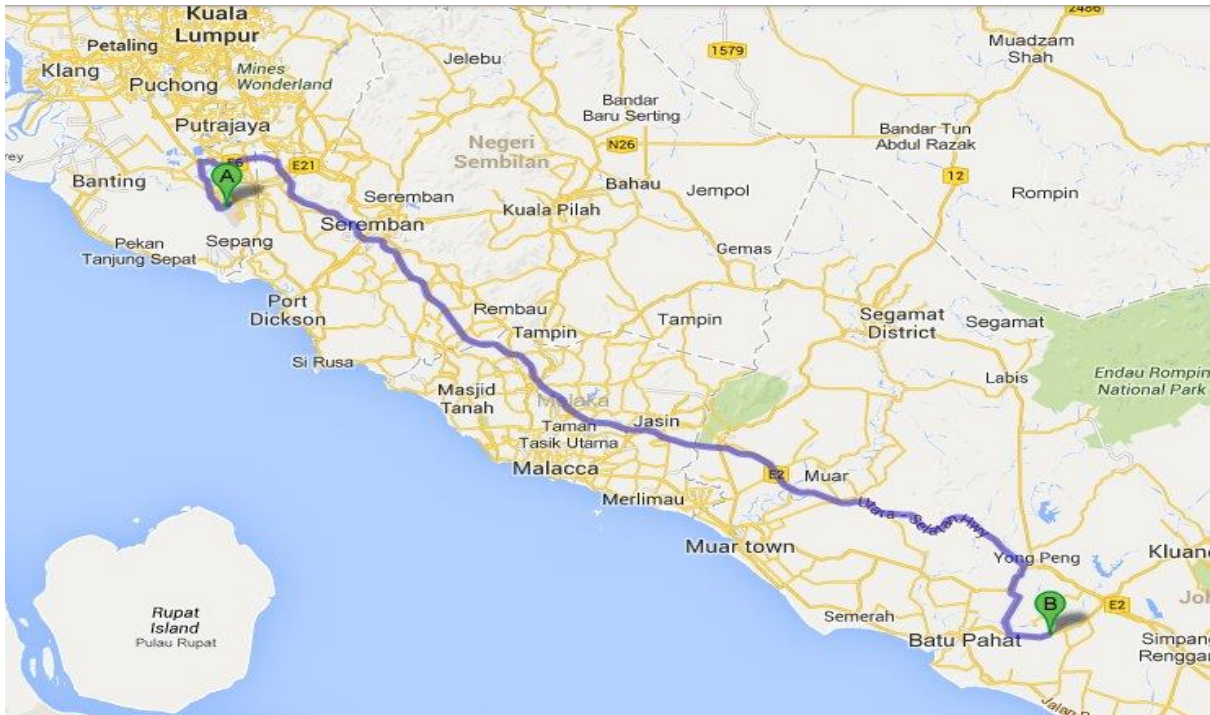

KLIA AIRPORT TO UTHM

A KLIA

B Universiti Tun Hussein Onn Malaysia, Beg Ber

Add Destination - Show options

GET DIRECTIONS

Suggested routes

Lebuhraya Utara - Selatan 244 km, 2 hours 30 mins

SENAI AIRPORT TO UTHM

Navigation interface showing route options:

- Mode selection: Car, Bus, Walking
- Origin (A): Airport Senai Johor Malaysia
- Destination (B): Universiti Tun Hussein Onn Malaysia, Beg Ber
- Buttons: Add Destination - Show options, GET DIRECTIONS

▼ Suggested routes

Lebuhraya Utara - Selatan 90.2 km, 1 hour 6 mins