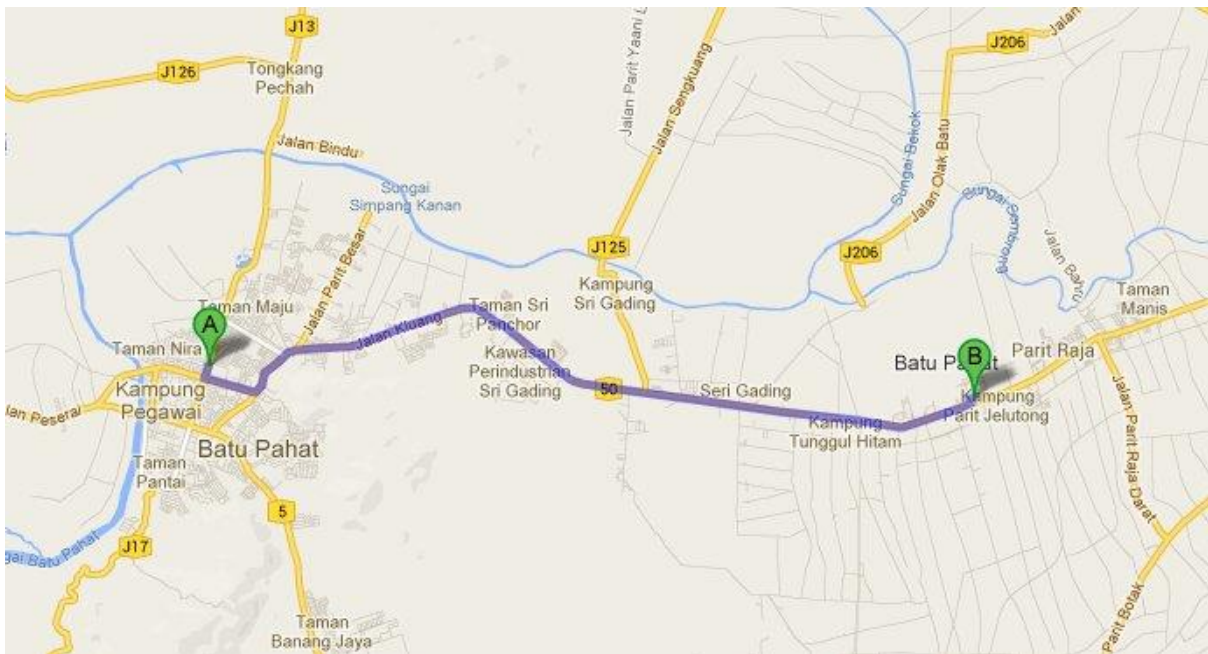

KATERINA HOTEL TO UTHM

8 JALAN ZABEDAH,
83000 BATU PAHAT
JOHOR DARUL TAKZIM,
MALAYSIA

TEL: 607-433 7111
FAX: 607-433 6111

Email: info@katerinahotel.com

✕

Car Bus Walk

A The Hotel Katerina Jalan Zabedah Batu Pahat

B Universiti Tun Hussein Onn Malaysia, Beg Ber

Add Destination - Show options

GET DIRECTIONS

▼ Suggested routes

Jalan Kluang

18.6 km, 19 mins

PINETREE HOTEL TO UTHM

Navigation interface showing transport mode icons (car, bus, walking) and a close button (X). The starting point (A) is Pinetree Hotel Batu Pahat Malaysia and the destination (B) is Universiti Tun Hussein Onn Malaysia Parit Raj. A 'GET DIRECTIONS' button is present.

Suggested routes

Jalan Kluang 18.5 km, 19 mins

PELICAN HOTEL TO UTHM

✕

Car Bus Walk

A Pelican Hotel Jalan Rugayah Batu Pahat Joho

B Universiti Tun Hussein Onn Malaysia Parit Raj

Add Destination - Show options

GET DIRECTIONS

▼ Suggested routes

Jalan Kluang 19.4 km, 20 mins